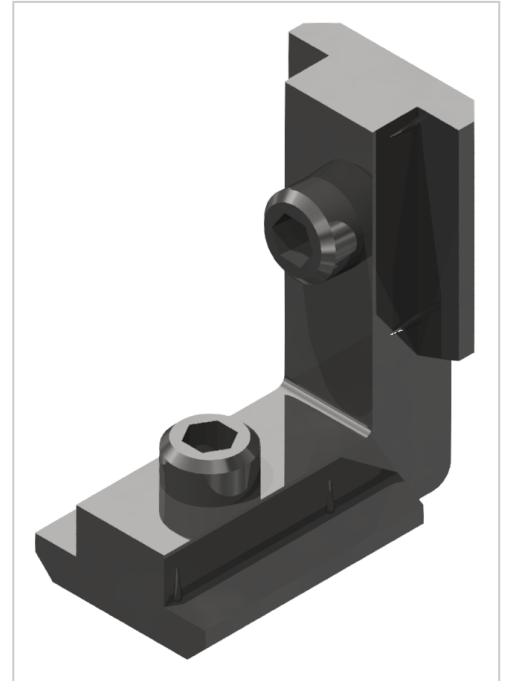

# Inner Connector Set R, bright zinc-plated-10

Innenverbindersatz R, verzinkt-10 kaufen ☐ - 3 842 535 571 kompatibel mit Bosch-Geräten. Jetzt sparen in unserem Onlineshop ☐ !

**Product number** VB-3095

**Weight** 0.045kg

## Product description

The inner connector is used for connecting two angle profiles in the 90 degrees. It is not required profile machining.

## Product properties

<b>Profile processing</b>	without profile machining
<b>Compatible with</b>	Bosch
<b>Part type</b>	Connector
<b>suitable connector</b>	Matching connector B10 40
<b>Verbindungsart</b>	Rechtwinkelig
<b>Connector type</b>	Inside connector
<b>Series</b>	Series 60-10, Series 45-10, Series 50-10, Series 40-10
<b>Material</b>	Galvanized steel