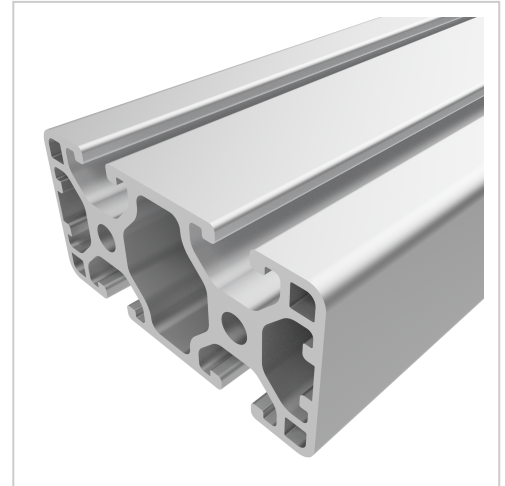

Profile 6 60x30 2N180 light, natural | Cut length

Profil 6 60x30 2N180 leicht, natur kaufen ☐ - 0.0.439.49 kompatibel mit Aluprofilen. Jetzt sparen in unserem Onlineshop ☐ !

Product number PI-3180 SZ

Weight 1.69kg

Product description

The profiles 6 light with closed grooves are suitable for weight-optimised assemblies of all kinds. With the closed groove side, visually appealing and low-maintenance constructions can be realised. The grooves and the core holes of the profiles 6 are designed for M6 screws.

Cut to size max. 6000 mm

Product properties

Material	Al Mg Si 0.5 F25, artificially aged
Anodised	E6EV1 10-15 µm silver
Tolerances	EN 12020-2
Compatible with	item
Nutauszugskraft	F=500 N
Breite Profil	60 mm
Höhe Profil	30 mm
Series	Series 6
Profile length	Cut length
Delivery unit	Cuts
Execution	light
Size	60x30 mm
Groove shape	2 sides closed 180°
Colour	natural