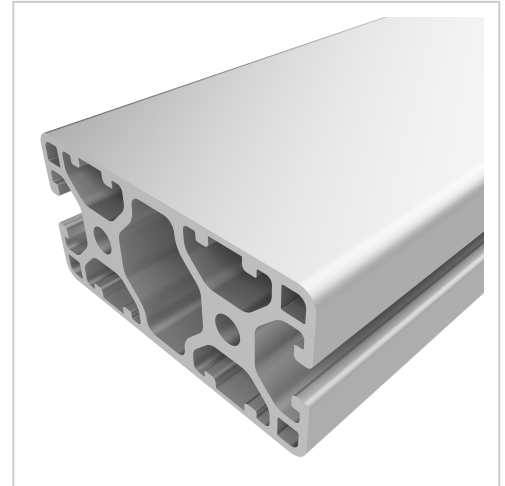

Profile 6 60x30 4N180 light, natural | Cut length

Profil 6 60x30 4N180 leicht, natur kaufen ☐☐ - 0.0.439.47 kompatibel mit Aluprofilen. Jetzt sparen in unserem Onlineshop ☐ !

Product number PI-3175 SZ

Weight 1.68kg

Product description

The profiles 6 light with closed grooves are suitable for weight-optimised assemblies of all kinds. With the closed groove side, visually appealing and low-maintenance constructions can be realised. The grooves and the core holes of the profiles 6 are designed for M6 screws.

Cut to size max. 6000 mm

Product properties

Material	Al Mg Si 0.5 F25, artificially aged
Anodised	E6EV1 10-15 µm silver
Tolerances	EN 12020-2
Nutauszugskraft	F=500 N
Breite Profil	60 mm
Höhe Profil	30 mm
Series	Series 6
Profile length	Cut length
Delivery unit	Cuts
Execution	light
Size	60x30 mm
Groove shape	2 sides closed 180°
Colour	natural