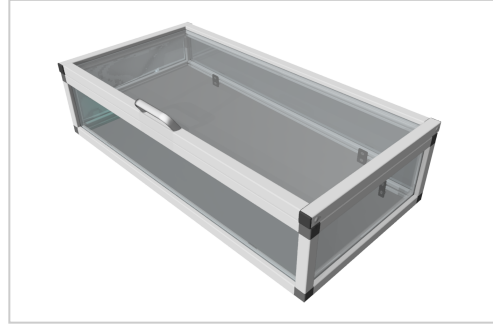

Cold Frame Top aluline 100 x 150 cm

Product number 1012569

Weight 4kg

Product description

You want your raised bed with our cold frame top, no problem with our tops

- easy to put on and screw on with brackets folding
- with ergonomic handles and set-up supports
- modern and smart design meets your requirements
- 25 years of experience
- 30 x 30 mm anodised aluminium profiles
- UV-resistant double-webbed sheets with 10-year manufacturer's guarantee
- 30 x 30 mm anodised aluminium profiles
- high-strength hinges
- Mechanical engineering quality

Product properties

Wide 50 cm

Length 100 cm

More images