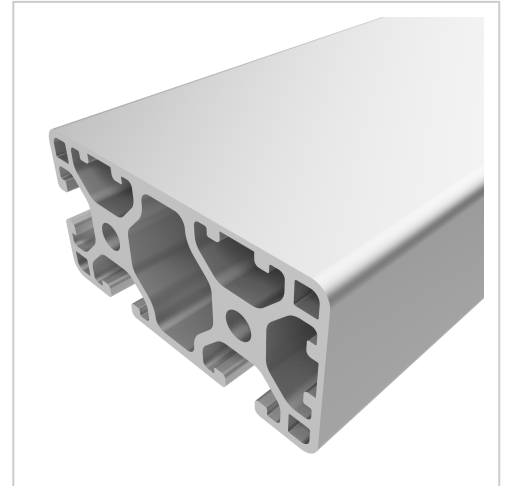

# Profile 6 60x30 3N90 light, natural | Cut length

Profil 6 60x30 3N90 leicht, natur kaufen ☐☐ - 0.0.439.48 kompatibel mit Aluprofilen. Jetzt sparen in unserem Onlineshop ☐ !

**Product number** PI-3185 SZ

## Product description

The profiles 6 light with closed grooves are suitable for weight-optimised assemblies of all kinds. With the closed groove side, visually appealing and low-maintenance constructions can be realised. The grooves and the core holes of the profiles 6 are designed for M6 screws.

Cut to size max. 6000 mm

## Product properties

<b>Material</b>	Al Mg Si 0.5 F25, artificially aged
<b>Anodised</b>	E6EV1 10-15 µm silver
<b>Tolerances</b>	EN 12020-2
<b>Nutauszugskraft</b>	F=500 N
<b>Breite Profil</b>	60 mm
<b>Höhe Profil</b>	30 mm
<b>Series</b>	Series 6
<b>Profile length</b>	Cut length
<b>Delivery unit</b>	Cuts
<b>Execution</b>	light
<b>Size</b>	60x30 mm
<b>Contour</b>	Rectangular
<b>Colour</b>	natural
<b>Groove shape</b>	2 sides closed 90°