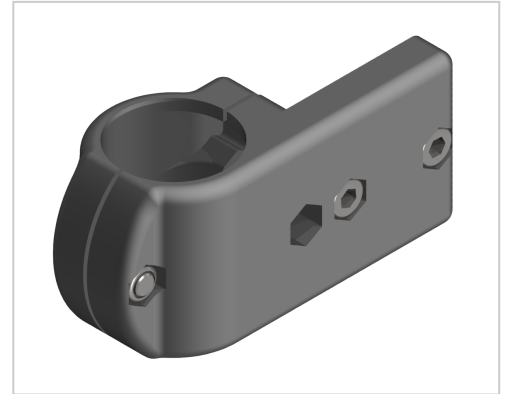

# Mounting Clamp D28 (Set)

Befestigungsklemme Set, natur - D28 kaufen ☐☐ Jetzt sparen in unserem Onlineshop ☐ !

**Product number** ZL-1275

**Weight** 0.212kg

## Product description

For lateral fastening of a round tube profile with outer diameter  $\varnothing$  28 to an aluminium profile

## Product properties

**Compatible with** Bosch  
**Series** B- LPS Lean Production  
**Material** PA-GF  
**Part type** Plate fastening  
**Lean system type** D28 Aluminium B kit system