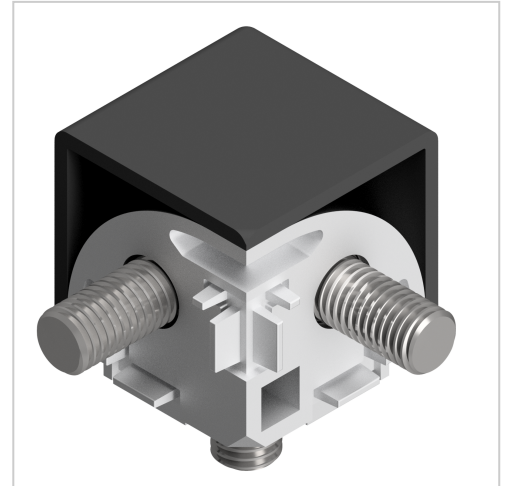

3-way Connection Set 45, black-10

Eckwinkelsatz 45, schwarz-10 kaufen Jetzt sparen in unserem Onlineshop !

Product number VB-3310

Weight 0.23kg

Product description

Connecting sets enable the construction of visually appealing 3D room corners with 3 profiles or a corner angle with 2 profiles. A thread must be drilled into the end face of the corner profiles.

Product properties

| | |
|--------------------------|----------------------|
| Compatible with | Bosch |
| Part type | Connector |
| Verbindungsart | Raumverbinder |
| Colour | black |
| Connector type | Corner connectors |
| Series | Series 45-10 |
| Modular dimension | Modular dimension 45 |