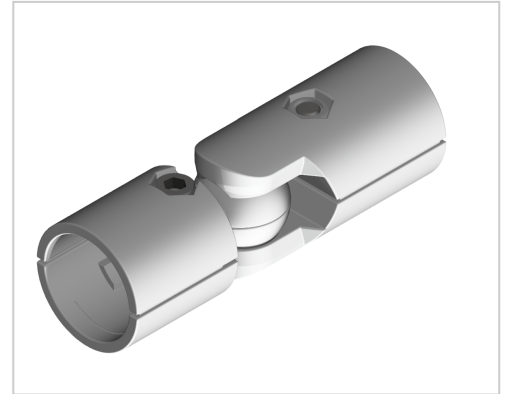

Ball Butt ConnectorSet D28

0°-90° D28 Verbinder kaufen ☐ - 3 842 543 480 kompatibel mit Bosch-Geräten. Jetzt sparen in unserem Onlineshop ☐ !

Product number ZL-1255

Weight 0.15kg

Product description

For connecting 2 round tube profiles with outer diameter Ø 28 with anti-twist device

Product properties

Compatible with	Bosch
Series	B- LPS Lean Production
Connector type	D-28 Connector
Part type	Connector
Verbindungsart	Winkellage
Material	GD-Al, natur
Lean system type	D28 Aluminium B kit system