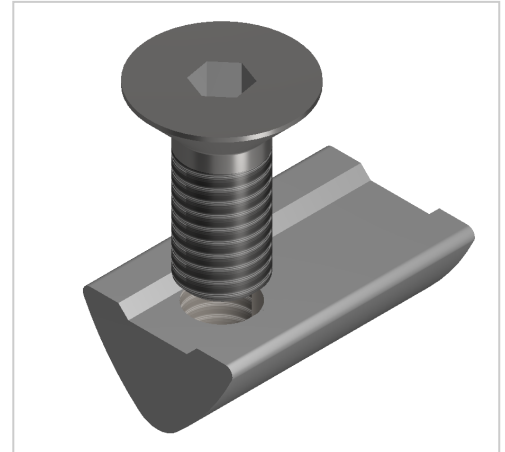

# Fastening Set 6 3-5mm with Countersunk Screw M6

Befestigungssatz 6 3-5mm mit Senkschraube M5 kaufen ☐☐ Jetzt sparen in unserem Onlineshop ☐ !

**Product number** ZI-1990

**Weight** 0.007kg

## Product description

The fastening set is the screw connection set for angle or bracket 30

Compatible with item 0.0.459.26

## Product properties

<b>Compatible with</b>	item
<b>Part type</b>	Fastening sets
<b>Panel thickness range</b>	3-5 mm
<b>Screw type of the fastening set</b>	Countersunk head screw
<b>Screw size</b>	M5x12
<b>Series</b>	Series 6
<b>Colour</b>	galvanized
<b>Material</b>	Galvanized steel
<b>Angle bracket type</b>	Fastening sets