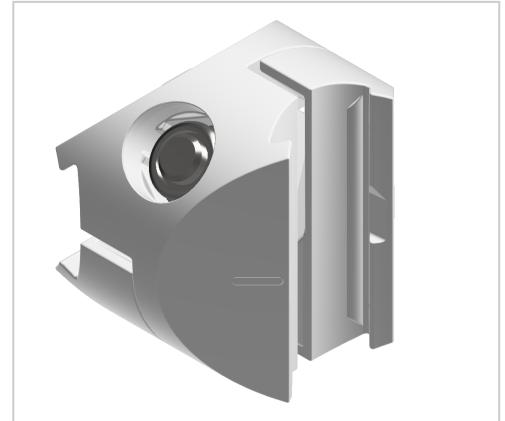

# Transverse Fastener D30

Kreuzverbinder D30, natur kaufen ☐☐ - 0.0.637.90 kompatibel mit Aluprofilen. Jetzt sparen in unserem Onlineshop ☐ !

**Product number** ZL-1940

**Weight** 0.065kg

## Product description

For the parallel connection of two round tube profiles with outer diameter Ø 30.

## Product properties

|                         |                            |
|-------------------------|----------------------------|
| <b>Compatible with</b>  | item                       |
| <b>Series</b>           | i- LPS Lean Production     |
| <b>Connector type</b>   | D-30 Connector             |
| <b>Part type</b>        | Connector                  |
| <b>Colour</b>           | Alu natural                |
| <b>Material</b>         | GD-Al, natur               |
| <b>Lean system type</b> | D30 Aluminium i kit system |