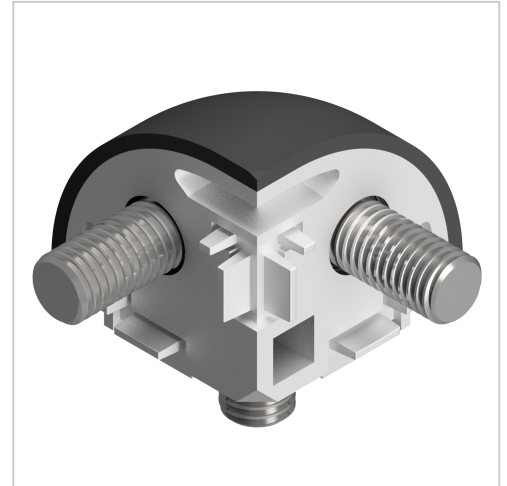

3-way Connection Set 45 R, black-10

Eckwinkelsatz 45 R, schwarz-10 kaufen [☑](#) Jetzt sparen in unserem Onlineshop [☑](#) !

Product number VB-3315

Weight 0.218kg

Product description

Connecting sets enable the construction of visually appealing 3D room corners with 3 profiles or a corner angle with 2 profiles. A thread must be drilled into the end face of the corner profiles.

Product properties

Compatible with	Bosch
Part type	Connector
Verbindungsart	Raumverbinder
Colour	black
Connector type	Corner connectors
Series	Series 45-10
Modular dimension	Modular dimension 45

More images