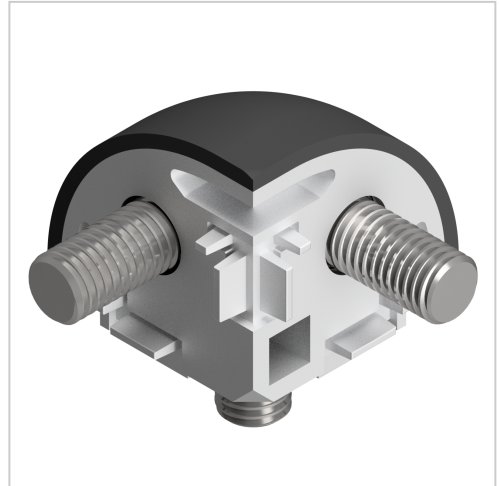

## 3-way Connection Set 45 R, black-10

Eckwinkelsatz 45 R, schwarz-10 kaufen ? Jetzt sparen in unserem Onlineshop ?!

**Product number** VB-3315

**Weight** 0.218kg

### Product description

Connecting sets enable the construction of visually appealing 3D room corners with 3 profiles or a corner angle with 2 profiles. A thread must be drilled into the end face of the corner profiles.

### Product properties

<b>Compatible with</b>	Bosch
<b>Part type</b>	Connector
<b>Verbindungsart</b>	Raumverbinder
<b>Colour</b>	black
<b>Connector type</b>	Corner connectors
<b>Series</b>	Series 45-10
<b>Modular dimension</b>	Modular dimension 45