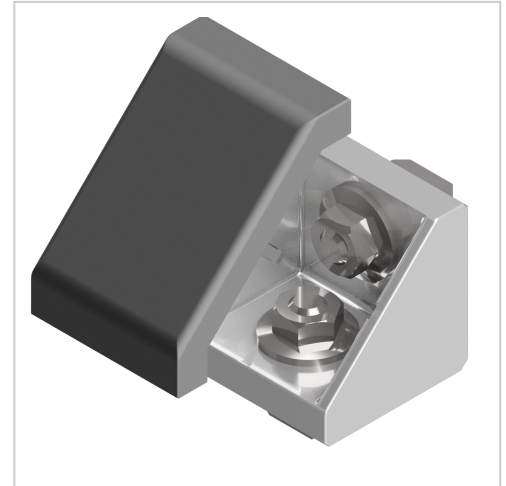

Angle Bracket Set 45x45 - 10 | natural

Winkelsatz 45x45, natur-10 kaufen ☐ - 3 842 523 561 kompatibel mit Bosch-Geräten. Jetzt sparen in unserem Onlineshop ☐ !

Product number ZB-3095-N

Weight 0.112kg

Product description

Angles are a force-fit and processing wireless connection. These are also used as additional reinforcement of connections and as a fastener for attachments. Integral safety devices for fixing the profile are available. These are removed if necessary.

Product properties

Profile processing	without profile machining
Compatible with	Bosch
Part type	Bracket
suitable connector	Matching connector B10 45, Matching connector B10 45 90, Matching connector B10 45 90x90, Matching connector B10 45 light, Matching connector B10 45 90 light
Verbindungsart	Rechtwinkelig
Series	Series 45-10
Angle bracket type	Angle bracket AI
Modular dimension	Modular dimension 45
Size	45x45 mm