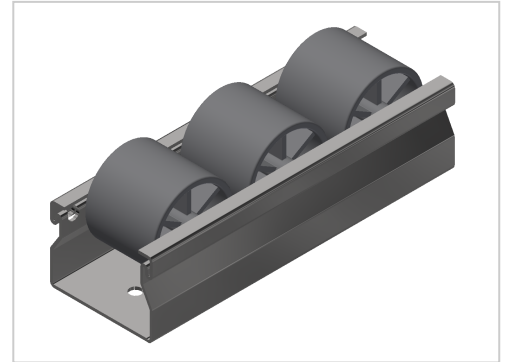

Roller Conveyor St D30, grey

Rollenbahn St D30, grau kaufen ☐ - 0.0.633.91 kompatibel mit Aluprofilen.
Jetzt sparen in unserem Onlineshop ☐ !

Product number ZL-9017 SN4500

Weight 3.798kg

Length 4500mm

Product description

Delivery length 4500 mm

Perfect for your lean shelving: smooth-running roller conveyors with steel axles for an extra long service life.

Product properties

Compatible with	item , Bosch
Series	i- LPS Lean Production, B- LPS Lean Production
Part type	Roller tracks St
Profile length	4500 mm
Delivery unit	Rods
Colour	grey
Material	Galvanized steel
Lean system type	D30 Aluminium i kit system