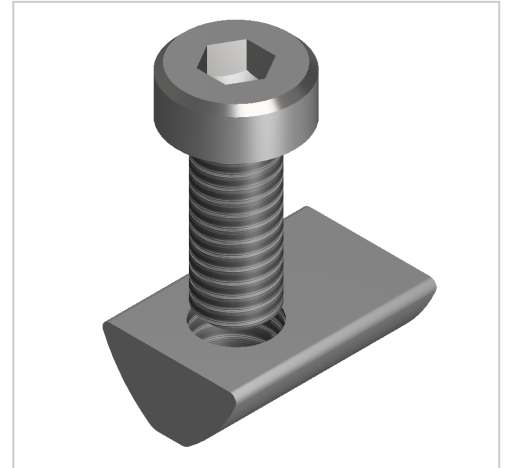

Fastening Set 6 3-5mm with Countersunk Screw M6

Befestigungssatz 5 4-6mm mit Zylinderschraube M5 Kopie kaufen ☐☐ Jetzt sparen in unserem Onlineshop ☐ !

Product number SW10638

Weight 0.05kg

Product description

The fastening set is the screw connection set for angle or bracket 30

Compatible with item 0.0.459.26

Product properties

Compatible with	item
Screw type of the fastening set	Cylinder head screw
Screw size	M5x10
Panel width	4-6 mm
Series	Series 5
Colour	galvanized
Material	Galvanized steel
Angle bracket type	Fastening sets