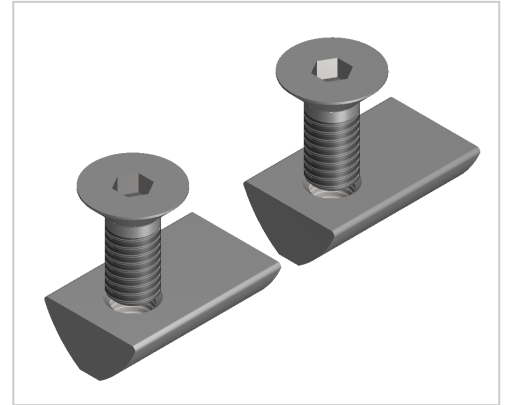

Fastening Set 6 3-5mm with Countersunk Screw M6

Befestigungssatz 8 für Schlosssystem 6-8 kaufen ☐ - 0.0.458.36 kompatibel mit Aluprofilen. Jetzt sparen in unserem Onlineshop ☐ !

Product number ZI-1981

Weight 0.027kg

Product description

The fastening set is the screw connection set for angle or bracket 30

Product properties

Compatible with	item
Part type	Fastening sets, Locks
Screw type of the fastening set	Countersunk head screw
Screw size	M6x14
Series	Series 8
Colour	galvanized
Material	Galvanized steel
Angle bracket type	Fastening sets