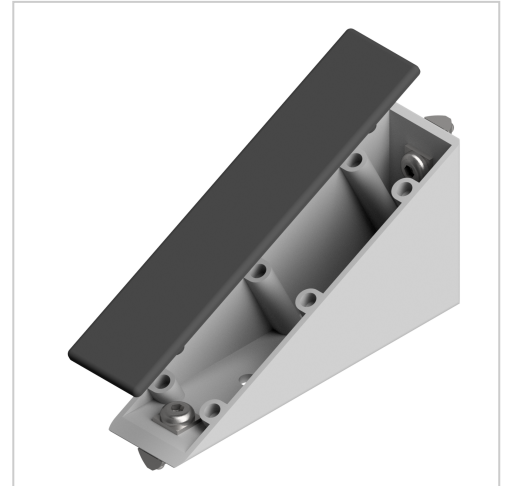

Angle Bracket Set 8 160x80, black

Winkelsatz 8 160x80, schwarz kaufen ☐ - 0.0.436.24 kompatibel mit Aluprofilen. Jetzt sparen in unserem Onlineshop ☐ !

Product number ZI-1116

Weight 0.557kg

Product description

Angles are a force-locking and unworkable connection. These are also used as additional reinforcement of connections and as a fastening element for attachments. Integrated twisting fuses for fixation in the profile are available. These are removed if necessary.

Product properties

Force limitation	F < 2.000 N
Torque limitation	F x l < 150 Nm
Linear sliding	yes
Axially rotatable	no
Angle freely selectable	no
Profile processing	without profile machining
Displacement force	very good
Torsional moment	very good
Bending moment	very good
Can be retrofitted to existing construction	yes
Compatible with	item
Part type	Bracket
Verbindungsart	Rechtwinkelig
Size	160x80 mm
Colour	black, white aluminium
Material	GD-Zn
Series	Series 8
Angle bracket type	Angle bracket ZN, Angle bracket set ZN