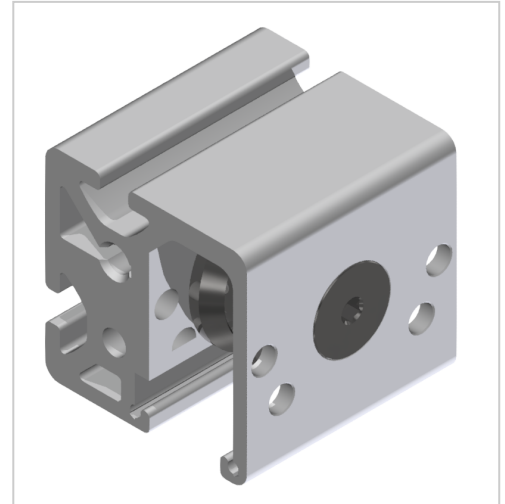

Bearing Unit 8 D14 z

Lagereinheit 8 D14 z kaufen ? – 0.0.294.14 kompatibel mit Aluprofilen. Jetzt sparen in unserem Onlineshop ?!

Product number ZI-1635

Weight 0.308kg

Product description

Linear slides are built up with bearing units. They are used in pairs, 1 piece eccentrically (this is set backlash-free) and opposite 1 piece centrically. To minimise wear, a wiper lubrication system must always be installed on each bearing unit.

Product properties

Compatible with item
Part type Roller guides
Series Series 8
Diameter mm Ø 14

More images