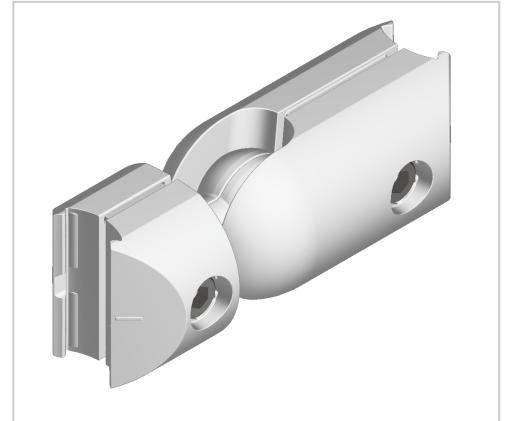

Ball Joint Transverse Fastener D30

Kugel-Kreuzverbinder D30 kaufen ☐ - 0.0.683.69 kompatibel mit Aluprofilen. Jetzt sparen in unserem Onlineshop ☐ !

Product number ZL-1937

Weight 0.219kg

Product description

For the adjustable connection of two round tube profiles with outer diameter Ø 30.

Product properties

Compatible with	item
Series	i- LPS Lean Production
Connector type	D-30 Connector
Part type	Connector
Verbindungsart	Winkellage
Colour	Alu natural
Material	GD-Al, natur
Lean system type	D30 Aluminium i kit system