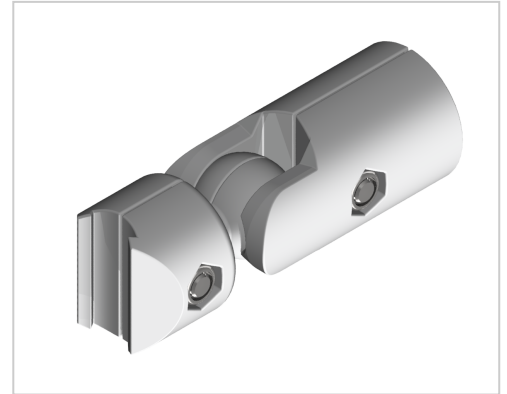

Ball Connector Set D28

0°-90° Verbinder kaufen ☐ - 3 842 541 178 kompatibel mit Bosch-Geräten.
Jetzt sparen in unserem Onlineshop ☐ !

Product number ZL-1245

Weight 0.145kg

Product description

For variable connection of two round tube profiles with outer diameter \varnothing 28 with anti-twist device

Product properties

Compatible with	Bosch
Series	B- LPS Lean Production
Connector type	D-28 Connector
Part type	Connector
Verbindungsart	Winkellage
Material	GD-Al, natur
Lean system type	D28 Aluminium B kit system