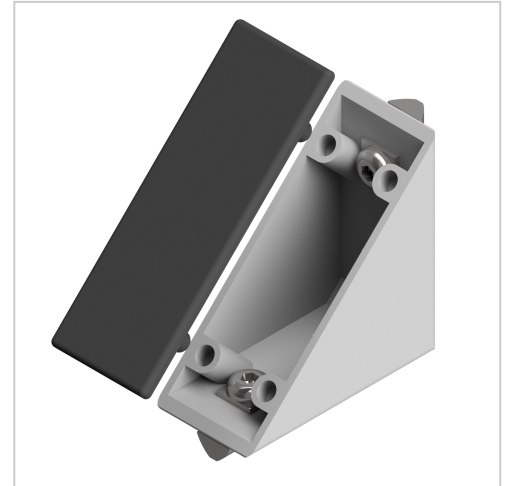

# Angle Bracket Set 8 80x80, black

Winkelsatz 8 80x80 mit schwarzer Abdeckkappe kaufen ☐☐ - 0.0.411.32 kompatibel mit Aluprofilen. Jetzt sparen in unserem Onlineshop ☐ !

**Product number** ZI-1115

**Weight** 0.355kg

## Product description

Angles are a force-locking and unworkable connection. These are also used as additional reinforcement of connections and as a fastening element for attachments. Integrated twisting fuses for fixation in the profile are available. These are removed if necessary.

## Product properties

<b>Force limitation</b>	F < 2.000 N
<b>Torque limitation</b>	F x l < 150 Nm
<b>Linear sliding</b>	yes
<b>Axially rotatable</b>	no
<b>Angle freely selectable</b>	no
<b>Profile processing</b>	without profile machining
<b>Displacement force</b>	very good
<b>Torsional moment</b>	very good
<b>Bending moment</b>	very good
<b>Can be retrofitted to existing construction</b>	yes
<b>Compatible with</b>	item
<b>Part type</b>	Bracket
<b>Verbindungsart</b>	Rechtwinkelig
<b>Colour</b>	black, white aluminium
<b>Material</b>	GD-Zn
<b>Series</b>	Series 8
<b>Size</b>	80x80 mm
<b>suitable connector</b>	suitable connector 8, suitable connector 8 flat
<b>Angle bracket type</b>	Angle bracket ZN, Angle bracket set ZN