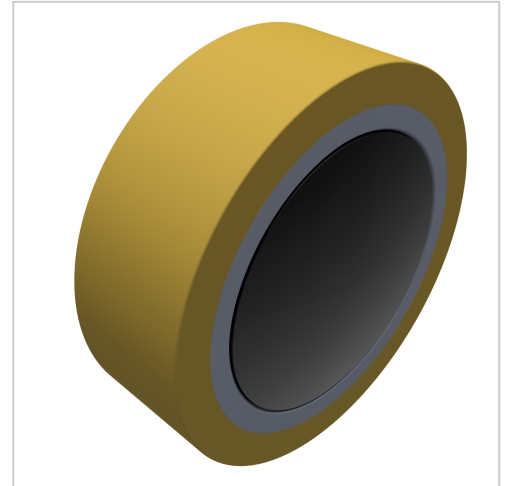

Roller D60 PU

Rolle D60 PU kaufen ☐ - 0.0.608.94 kompatibel mit Aluprofilen. Jetzt sparen in unserem Onlineshop ☐ !

Product number ZI-1058

Weight 0.27kg

Product description

The Roller D60 PU (Ø 60 mm) is a high-quality running wheel with a polyurethane tread (PU, 92 Sh A). It is designed for use in linear guide systems, telescopic rails, or as a support roller in profile frames. Thanks to its excellent load capacity and smooth running characteristics, it is ideally suited for demanding industrial and automation applications.

Product properties

Compatible with item

Part type Sliding door guides

Series Series 8

More images