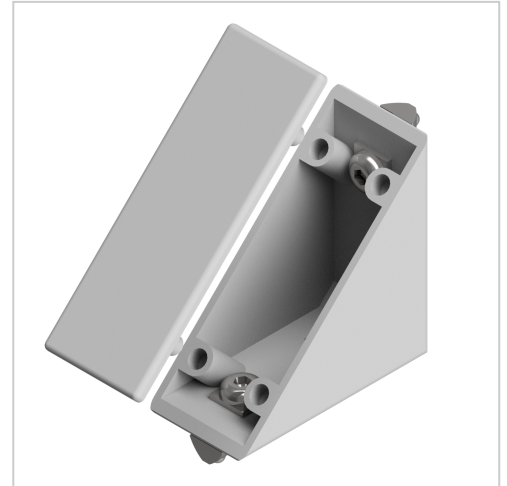

# Angle Bracket Set 8 80x80, black

Winkelsatz 8 80x80 mit grauer Abdeckkappe kaufen ☐ - 0.0.670.12  
kompatibel mit Aluprofilen. Jetzt sparen in unserem Onlineshop ☐ !

**Product number** ZI-1198

**Weight** 0.355kg

## Product description

Angles are a force-locking and unworkable connection. These are also used as additional reinforcement of connections and as a fastening element for attachments. Integrated twisting fuses for fixation in the profile are available. These are removed if necessary.

## Product properties

<b>Force limitation</b>	F < 2.000 N
<b>Torque limitation</b>	F x l < 150 Nm
<b>Linear sliding</b>	yes
<b>Axially rotatable</b>	no
<b>Angle freely selectable</b>	no
<b>Profile processing</b>	without profile machining
<b>Displacement force</b>	very good
<b>Torsional moment</b>	very good
<b>Bending moment</b>	very good
<b>Can be retrofitted to existing construction</b>	yes
<b>Compatible with</b>	item
<b>Part type</b>	Bracket
<b>Verbindungsart</b>	Rechtwinkelig
<b>Material</b>	GD-Zn
<b>Colour</b>	grey, white aluminium
<b>Series</b>	Series 8
<b>Size</b>	80x80 mm
<b>suitable connector</b>	suitable connector 8, suitable connector 8 flat
<b>Angle bracket type</b>	Angle bracket ZN, Angle bracket set ZN