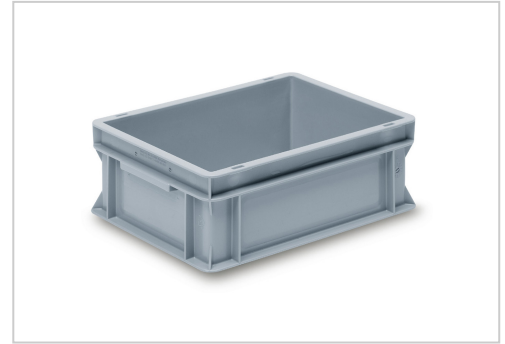

# Euro container closed 400 x 300 x 145 mm, grey | 145 mm

Eurobehälter geschlossen 400 x 300 x 145 mm, grau kaufen ☐ Jetzt sparen in unserem Onlineshop ☐ !

**Product number** EG 43/14,5

**Weight** 1.65kg

## Product description

**Euro Container Closed 400 x 300 mm in Gray – Your Reliable Solution for Storage and Transport**

Our closed Euro container (400 x 300 mm) in discreet gray is the perfect choice for efficient storage and secure transport of your products. Made from durable polypropylene, this container stands out for its robustness and versatility.

### Product Features:

☐ **Standardized Dimensions:**

With a base size of 400 x 300 mm, this container complies with Euro-standard dimensions, ensuring seamless integration with pallets and shelving systems.

☐ **Closed Design:**

Fully sealed sidewalls and bottom protect the contents from external influences such as dust and moisture, while allowing easy cleaning.

☐ **High Load Capacity:**

Thanks to its sturdy construction, the container is ideal for transporting and storing heavy goods, ensuring safe stacking.