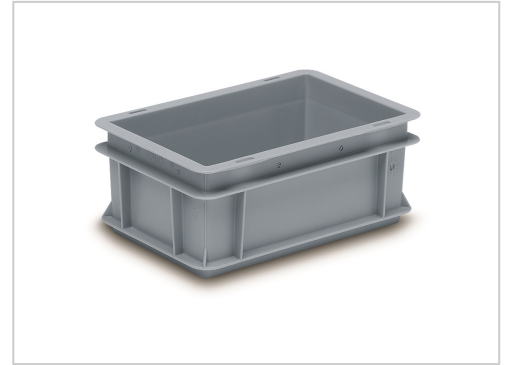

Euro container closed 300 x 200 grey | 120 mm

Eurobehälter geschlossen 300 x 200 x 120 mm, grau kaufen Jetzt sparen in unserem Onlineshop !

Product number EG 32/12 HG

Product description

Euro Container Closed 300 x 200 mm in Gray – Compact and Versatile Storage Solution

Our closed Euro container (300 x 200 mm) in subtle gray is the perfect choice for efficient storage and secure transport of smaller goods. Made from high-quality plastic, this container is designed for durability and robustness.

Product Features:

Compact Dimensions:

With a base size of 300 x 200 mm, this container is perfect for organizing smaller items and fits seamlessly into shelving systems and conveyor belts.

Closed Design:

Fully sealed sidewalls and bottom provide reliable protection against dust, dirt, and moisture, while the smooth interior surfaces ensure easy cleaning.

High Stability:

Despite its compact size, this container offers impressive load capacity and is stackable, enabling space-saving storage.