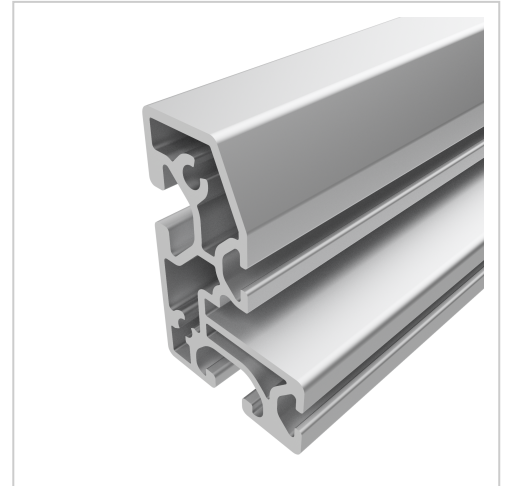

Profile 8 80x40 light, natural | 6000 mm bar

Rahmenprofil 8 60x40, natur kaufen ☐ - 0.0.656.33 kompatibel mit Aluprofilen. Jetzt sparen in unserem Onlineshop ☐ !

Product number PI-1023 SN6000

Weight 10.5kg

Length 6000mm

Product description

Profiles 8 are suitable for assemblies of all kinds. Due to the different profile geometries, the material requirements can be adapted to the application. The grooves and the core holes of the profiles 8 are designed for M8 screws.

Delivery length 6030 mm

Product properties

Series	Workstation systems, Series 8
Material	Al Mg Si 0.5 F25, artificially aged
Anodised	E6EV1 10-15 µm silver
Tolerances	EN 12020-2
Compatible with	item
Part type	Shelves
Nutauszugskraft	F=5.000 N
Breite Profil	60 mm
Höhe Profil	40 mm
Groove shape	Open grooves
Delivery unit	Rods
Profile length	6000 mm bar
Execution	light
Contour	Rectangular
Size	60x40 mm
Colour	natural