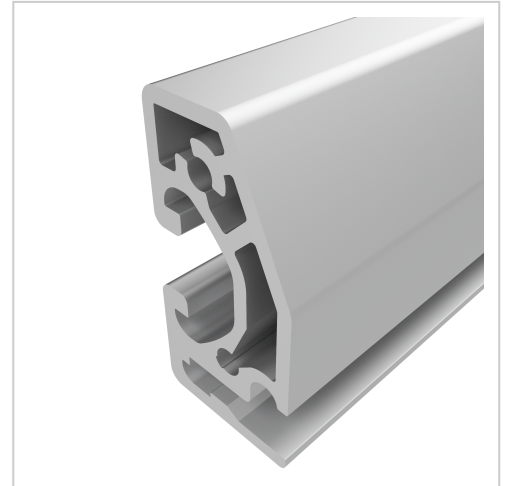

# Profile 8 80x40 light, natural | 6000 mm bar

Rahmenprofil 8 40x20, natur kaufen ☐ - 0.0.616.93 kompatibel mit Aluprofilen. Jetzt sparen in unserem Onlineshop ☐ !

**Product number** PI-1197 SN6000

**Weight** 5.28kg

## Product description

Profiles 8 are suitable for assemblies of all kinds. Due to the different profile geometries, the material requirements can be adapted to the application. The grooves and the core holes of the profiles 8 are designed for M8 screws.

Delivery length 6030 mm

## Product properties

<b>Series</b>	Workstation systems, Series 8
<b>Material</b>	Al Mg Si 0.5 F25, artificially aged
<b>Anodised</b>	E6EV1 10-15 µm silver
<b>Tolerances</b>	EN 12020-2
<b>Compatible with</b>	item
<b>Part type</b>	Shelves
<b>Nutauszugskraft</b>	F=2.500 N
<b>Breite Profil</b>	40 mm
<b>Höhe Profil</b>	20 mm
<b>Groove shape</b>	Open grooves
<b>Size</b>	40x20 mm
<b>Delivery unit</b>	Rods
<b>Profile length</b>	6000 mm bar
<b>Execution</b>	light
<b>Contour</b>	Rectangular
<b>Colour</b>	natural