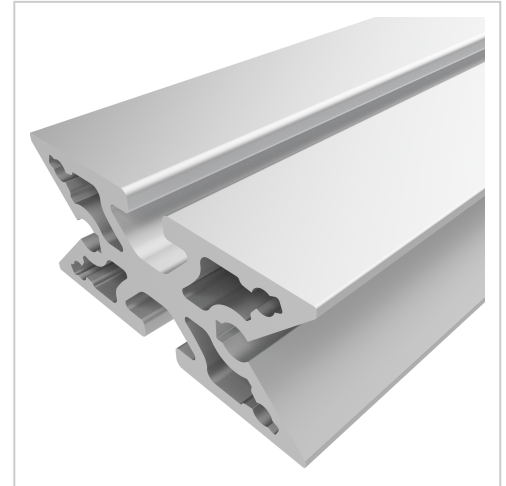

# Profile 8 80x40, natural

Teleskop-Innenprofil 8 80x40, natur kaufen ☐ - 0.0.604.57 kompatibel mit Aluprofilen. Jetzt sparen in unserem Onlineshop ☐ !

**Product number** PI-1422 SN6000

**Weight** 15.84kg

**Length** 6000mm

## Product description

Profiles 8 are suitable for a wide range of assemblies. The grooves and the core holes of the profiles 8 are designed for M8 screws.

Delivery length 6030 mm

## Product properties

<b>Part type</b>	Telescopes
<b>Breite Profil</b>	80 mm
<b>Höhe Profil</b>	40 mm
<b>Delivery unit</b>	Rods
<b>Series</b>	Series 8
<b>Profile length</b>	6000 mm bar
<b>Groove shape</b>	4 sides closed
<b>Colour</b>	natural
<b>Execution</b>	heavy
<b>Size</b>	80x40 mm