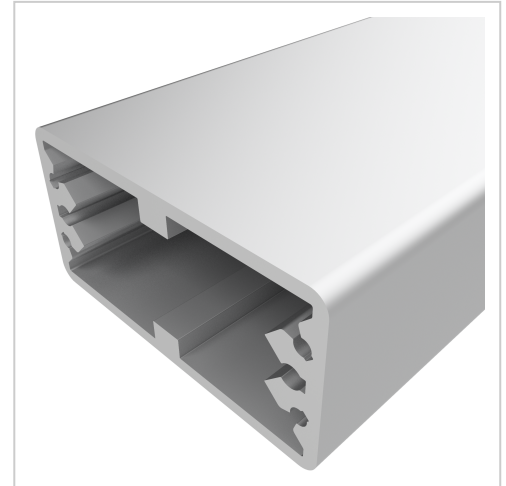

Profile 8 80x40, natural

Teleskop-Profil 8 80x40, natur kaufen ☐ - 0.0.604.56 kompatibel mit Aluprofilen. Jetzt sparen in unserem Onlineshop ☐ !

Product number PI-1421 SN6000
Weight 15.54kg
Length 6000mm

Product description

Profiles 8 are suitable for a wide range of assemblies. The grooves and the core holes of the profiles 8 are designed for M8 screws.

Delivery length 6030 mm

Product properties

Material Al Mg Si 0.5 F25, artificially aged
Anodised E6EV1 10-15 µm silver
Tolerances EN 12020-2
Compatible with item
Part type Telescopes
Breite Profil 80 mm
Höhe Profil 40 mm
Delivery unit Rods
Series Series 8
Profile length 6000 mm bar
Groove shape 4 sides closed
Colour natural
Execution heavy
Size 80x40 mm