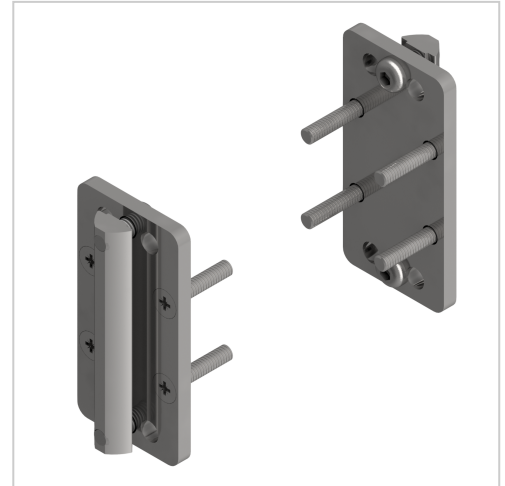

Safety Hanger 8/8

Befestigungssatz Behälterprofil 8 80x40 kaufen ☐ - 0.0.643.40 kompatibel mit Aluprofilen. Jetzt sparen in unserem Onlineshop ☐ !

Product number SM-1550

Weight 0.327kg

Product description

For quick suspension of safety fence panels in accordance with Machine Directive 2006/42/EC Gap spacing 12-26 mm

Product properties

Series	Workstation systems, Series 8
Compatible with	item
Part type	Gripper shells, Hanging elements
Colour	galvanized
Material	Galvanized steel