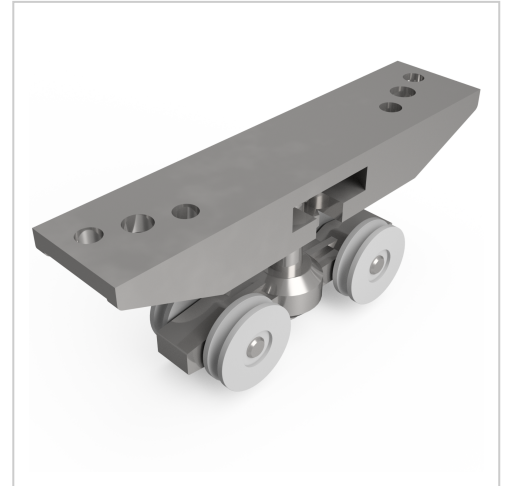

T-Slot Slider 8 80x40

Laufwagensatz 8 40x40 kaufen ☐ - 0.0.624.45 kompatibel mit Aluprofilen.
Jetzt sparen in unserem Onlineshop ☐ !

Product number ZI-1313

Weight 0.32kg

Product description

The sliding carriage guide 8 40x80 turns the profile groove 8 into a guide of a stable sliding carriage element.

Sliding elements made of glideable plastic realise a low-wear linear linear movement, which does not need to be lubricated.

The slide body made of high-strength GD-ZN transfers the load force into the profile groove.

Attachment elements are screwed to the guide with the enclosed M6 nuts.

Product properties

Compatible with item

Part type Sliding door guides

Series Series 8

More images