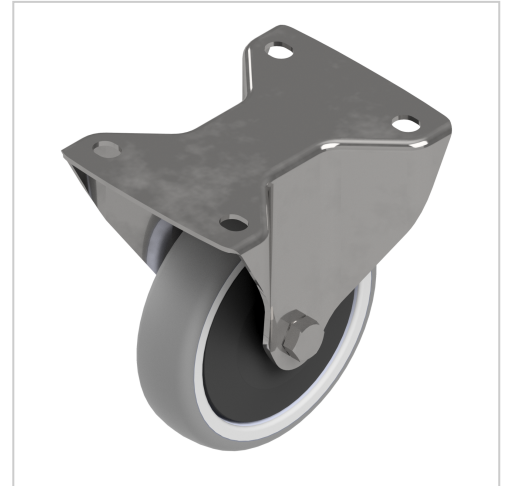

Castor fixed D100, bright zinc-plated

Bockrolle D125 140x110 ESD kaufen ☐☐ - 0.0.667.27 kompatibel mit Aluprofilen. Jetzt sparen in unserem Onlineshop ☐ !

Product number ZI-2193

Weight 1kg

Product description

Swivel and fixed castors are used on assemblies and frames of all kinds. They have very good rolling characteristics and are highly resilient. The castors are resistant to many environmental influences. Especially for use in electrical production, many castors are also available in ESD versions. The ESD version has a discharge resistance of 110 Ohm.

Product properties

Roll type	Fixed castor
Mounting type	Screw-on plate
Compatible with	item
Part type	Apparatus castors
Roller diameter	Ø 125 mm
Load capacity	250 kg
Series	Series 8
ESD discharging	Yes
Material	Galvanized steel