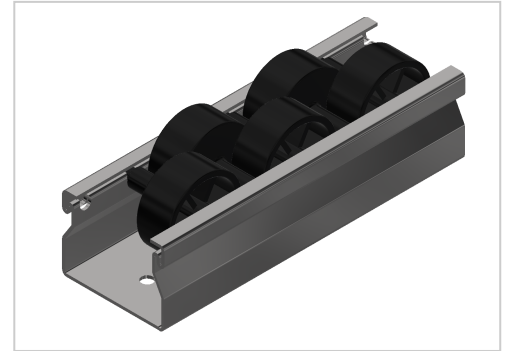

# Roller Conveyor St D30, grey

Rollenbahn St D30/2, schwarz kaufen [☐☐](#) Jetzt sparen in unserem Onlineshop [☐](#) !

**Product number** ZL-9021 SN4500

**Weight** 3.929kg

**Length** 4500mm

## Product description

Delivery length 4500 mm

Perfect for your lean shelving: smooth-running roller conveyors with steel axles for an extra long service life.

Compatible with item 0.0.633.91

## Product properties

**Compatible with** item , Bosch

**Series** i- LPS Lean Production, B- LPS Lean Production

**Part type** Roller tracks St

**Colour** black

**Profile length** 4500 mm

**Delivery unit** Rods

**Material** Galvanized steel

**Lean system type** D30 Aluminium i kit system