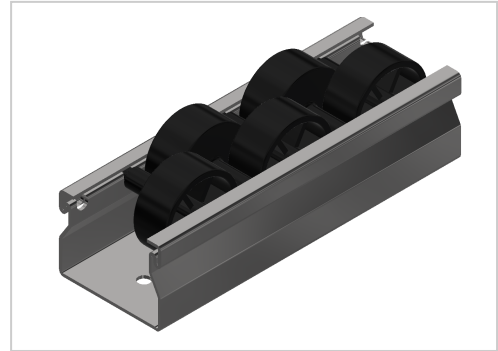

# Roller Conveyor St D30, grey

Rollenbahn St D30/2, schwarz kaufen ? Jetzt sparen in unserem Onlineshop ?!

**Product number** ZL-9021 SN4500

**Weight** 3.798kg

**Length** 4500mm

## Product description

Delivery length 4500 mm

Perfect for your lean shelving: smooth-running roller conveyors with steel axles for an extra long service life.

Compatible with item 0.0.633.91

## Product properties

**Compatible with** item , Bosch

**Series** i- LPS Lean Production, B- LPS Lean Production

**Part type** Roller tracks St

**Colour** black

**Profile length** 4500 mm

**Delivery unit** Rods

**Material** Galvanized steel

**Lean system type** D30 Aluminium i kit system